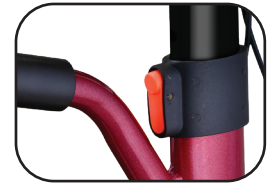

 1 800 557 6682

FEATURES & SPECS

The Dragon helps you *Rise Up & Go* with these amazing features:

LOCKING HAND-BRAKES

NOVA's exclusive *Feather Touch* Locking Hand-Brakes

CONTOURED PADDED ARMRESTS

Padded armrests provide stability and support

STABILIZATION STRAP

Secures the handle bars

QUICK-ADJUST BUTTON

Orange *Quick-Adjust* Button for easy adjustment of handle height

DETACHABLE BACKREST

Detachable, clip-on padded backrest with built-in cable holder
Dim: 19"w x 5.5"h