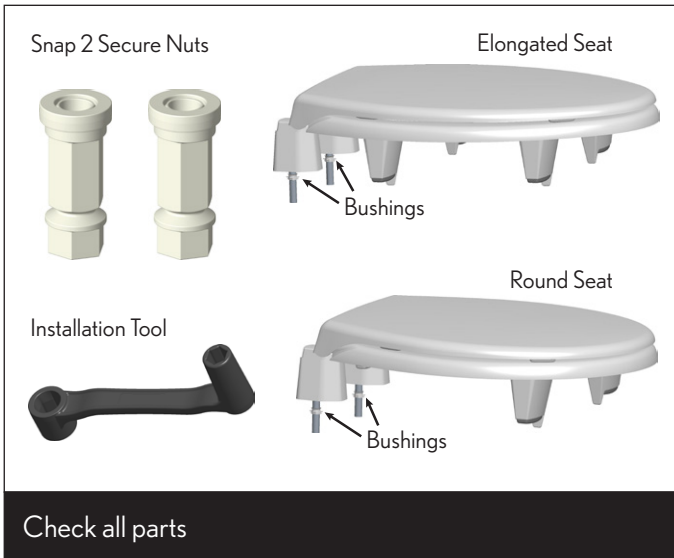

# Elevated Seat with 3" Lift Installation Instructions

1B5998160

*Seat Removal: Turn nut clockwise with installation tool*